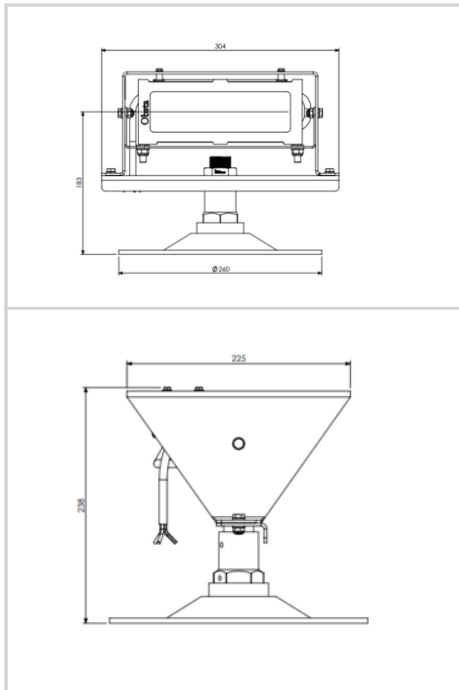

Heliport flood light

- Housing in aluminium painted with stainless protective cap
- Hard glass
- Nominal intensity : ~15 000Cd

Electrical Characteristics	
Wattage	60 W
Main voltage	90 ~ 305VAC 127 ~ 431VDC
Mechanical Characteristics	
IP degree	IP66
Operating temperature	-40/+55°C
Color	white (5000K)
Weight	4 kg
Size of the light	400mm x 260mm x 142mm
Weight	5,6 kg
Photometric Characteristics	
Luminous intensity	≥10,000LM