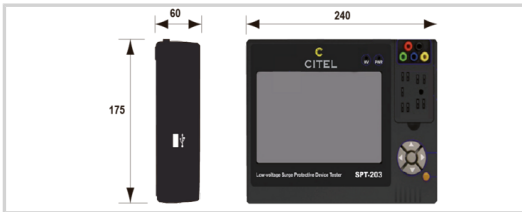

- 7-inch TFT display with touch-screen
- Compatible with all CITEL ranges and other brand products
- Testing the MOV, GDT and TVS components
- Automatically test and judge CITEL pluggable Surge Protectors
- Auto test mode and manual test mode
- Automatically save test data
- Database management
- Portable and convenient

Electrical Characteristics	
Power	230 V
Leakage current measurement error	+/- 5 %
MOV measurement : 1mA voltage range	1 to 2000 V
MOV measurement : Leakage current range	0 µA to 120 µA
GDT measurement : DC spark voltage range	1 to 2000 V
TVS measurement : Voltage range	0 to 500 V
Mechanical Characteristics	
Accessory(s) provided	- Housse de protection - Stylet
Operating and storage temperature	20°C / 50°C
Dimensions	See diagram
Part number	
790201	